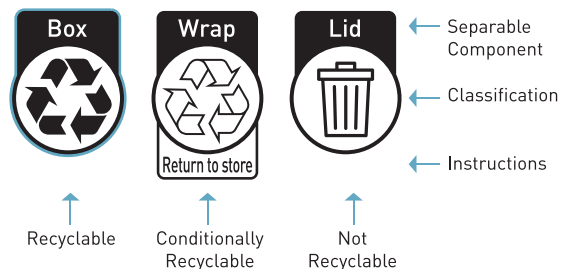

Detpak

MAKING BRANDS SHINE SINCE 1948