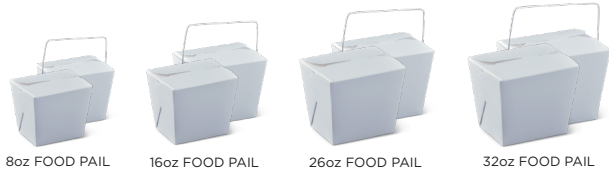

FOOD PAILS

ITEM CODE	DESCRIPTION	COLOUR DESIGN	SIZE (MM) L x W x H	QTY/ CTN	QTY/ INNER
L009S0001	8oz FOOD PAIL*	NO HANDLE	62 x 46 x 65	450	50
L510S0001	8oz FOOD PAIL*	WIRE HANDLE	62 x 46 x 65	450	50
L343S0001	16oz FOOD PAIL*	NO HANDLE	76 x 55 x 85	450	50
L229S0001	16oz FOOD PAIL*	WIRE HANDLE	76 x 55 x 85	450	50
L100S0001	26oz FOOD PAIL*	NO HANDLE	79 x 67 x 103	450	50
L358S0001	26oz FOOD PAIL*	WIRE HANDLE	79 x 67 x 103	450	25
L513S0001	32oz FOOD PAIL*	NO HANDLE	89 x 68 x 110	450	50
L565S0001	32oz FOOD PAIL*	WIRE HANDLE	89 x 68 x 110	450	50