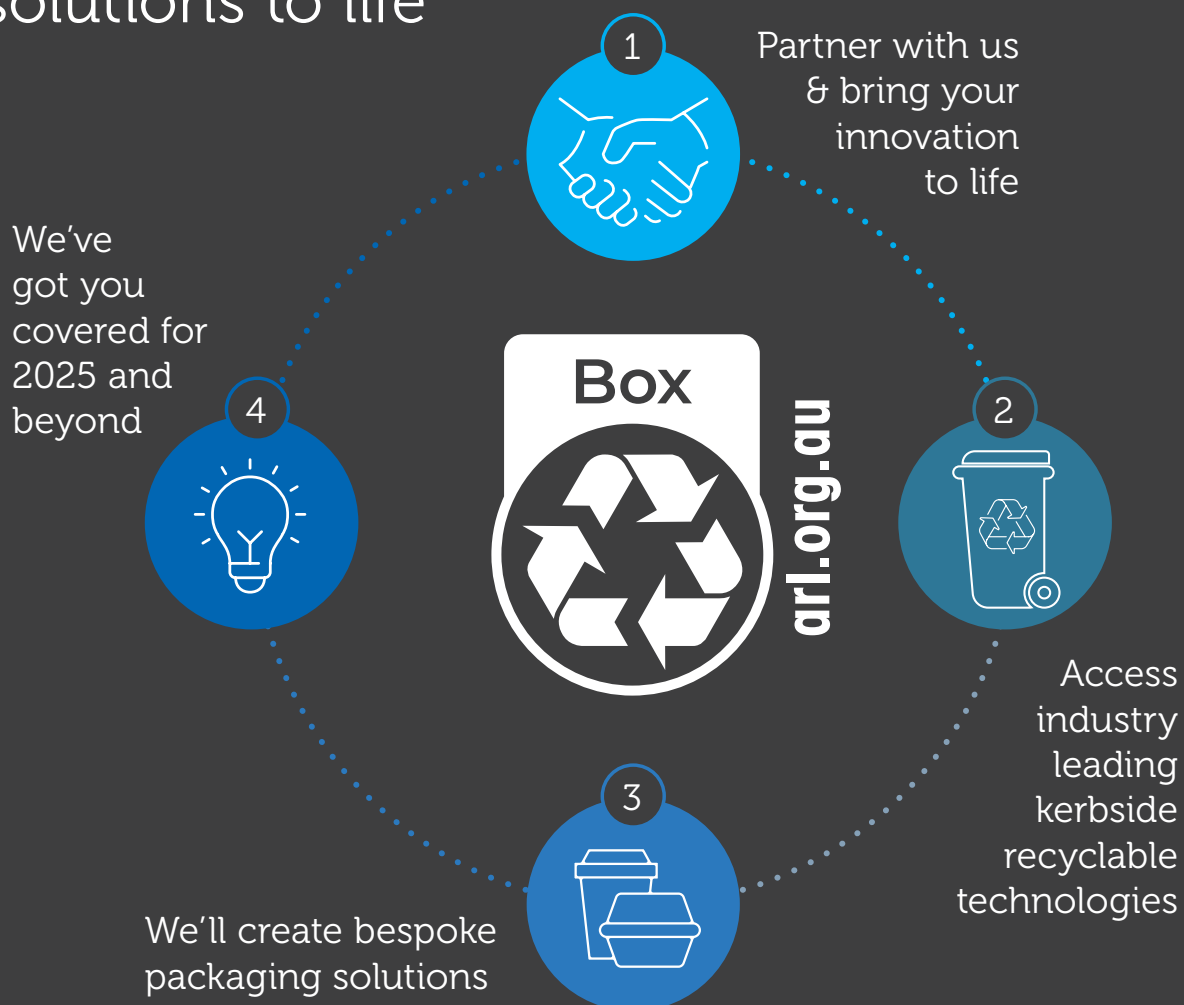

Detpak is a specialist provider of world-class paper and board packaging solutions for a variety of fast-moving consumer goods applications.

Working with some of the industry's largest brands, Detpak's team of technical experts will work with you to develop customised solutions for all types of filling lines.

As Australia takes action against single-use problematic plastics, our sustainability specialists are working to deliver market-leading solutions suitable for kerbside recycling.

Detpak is your trusted partner to make sure you're ahead of the market today, tomorrow and into the future.

How we bring your solutions to life