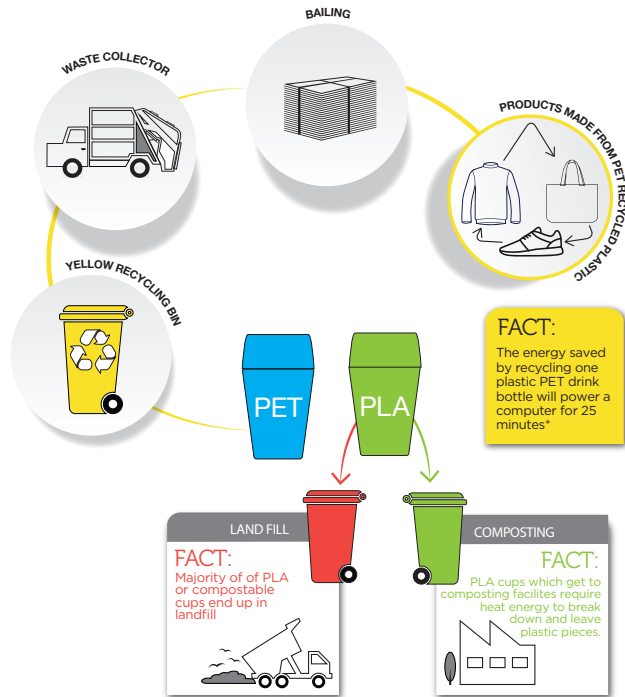

This simple chart explains the difference between recyclable and compostable 'bio' PLA items.